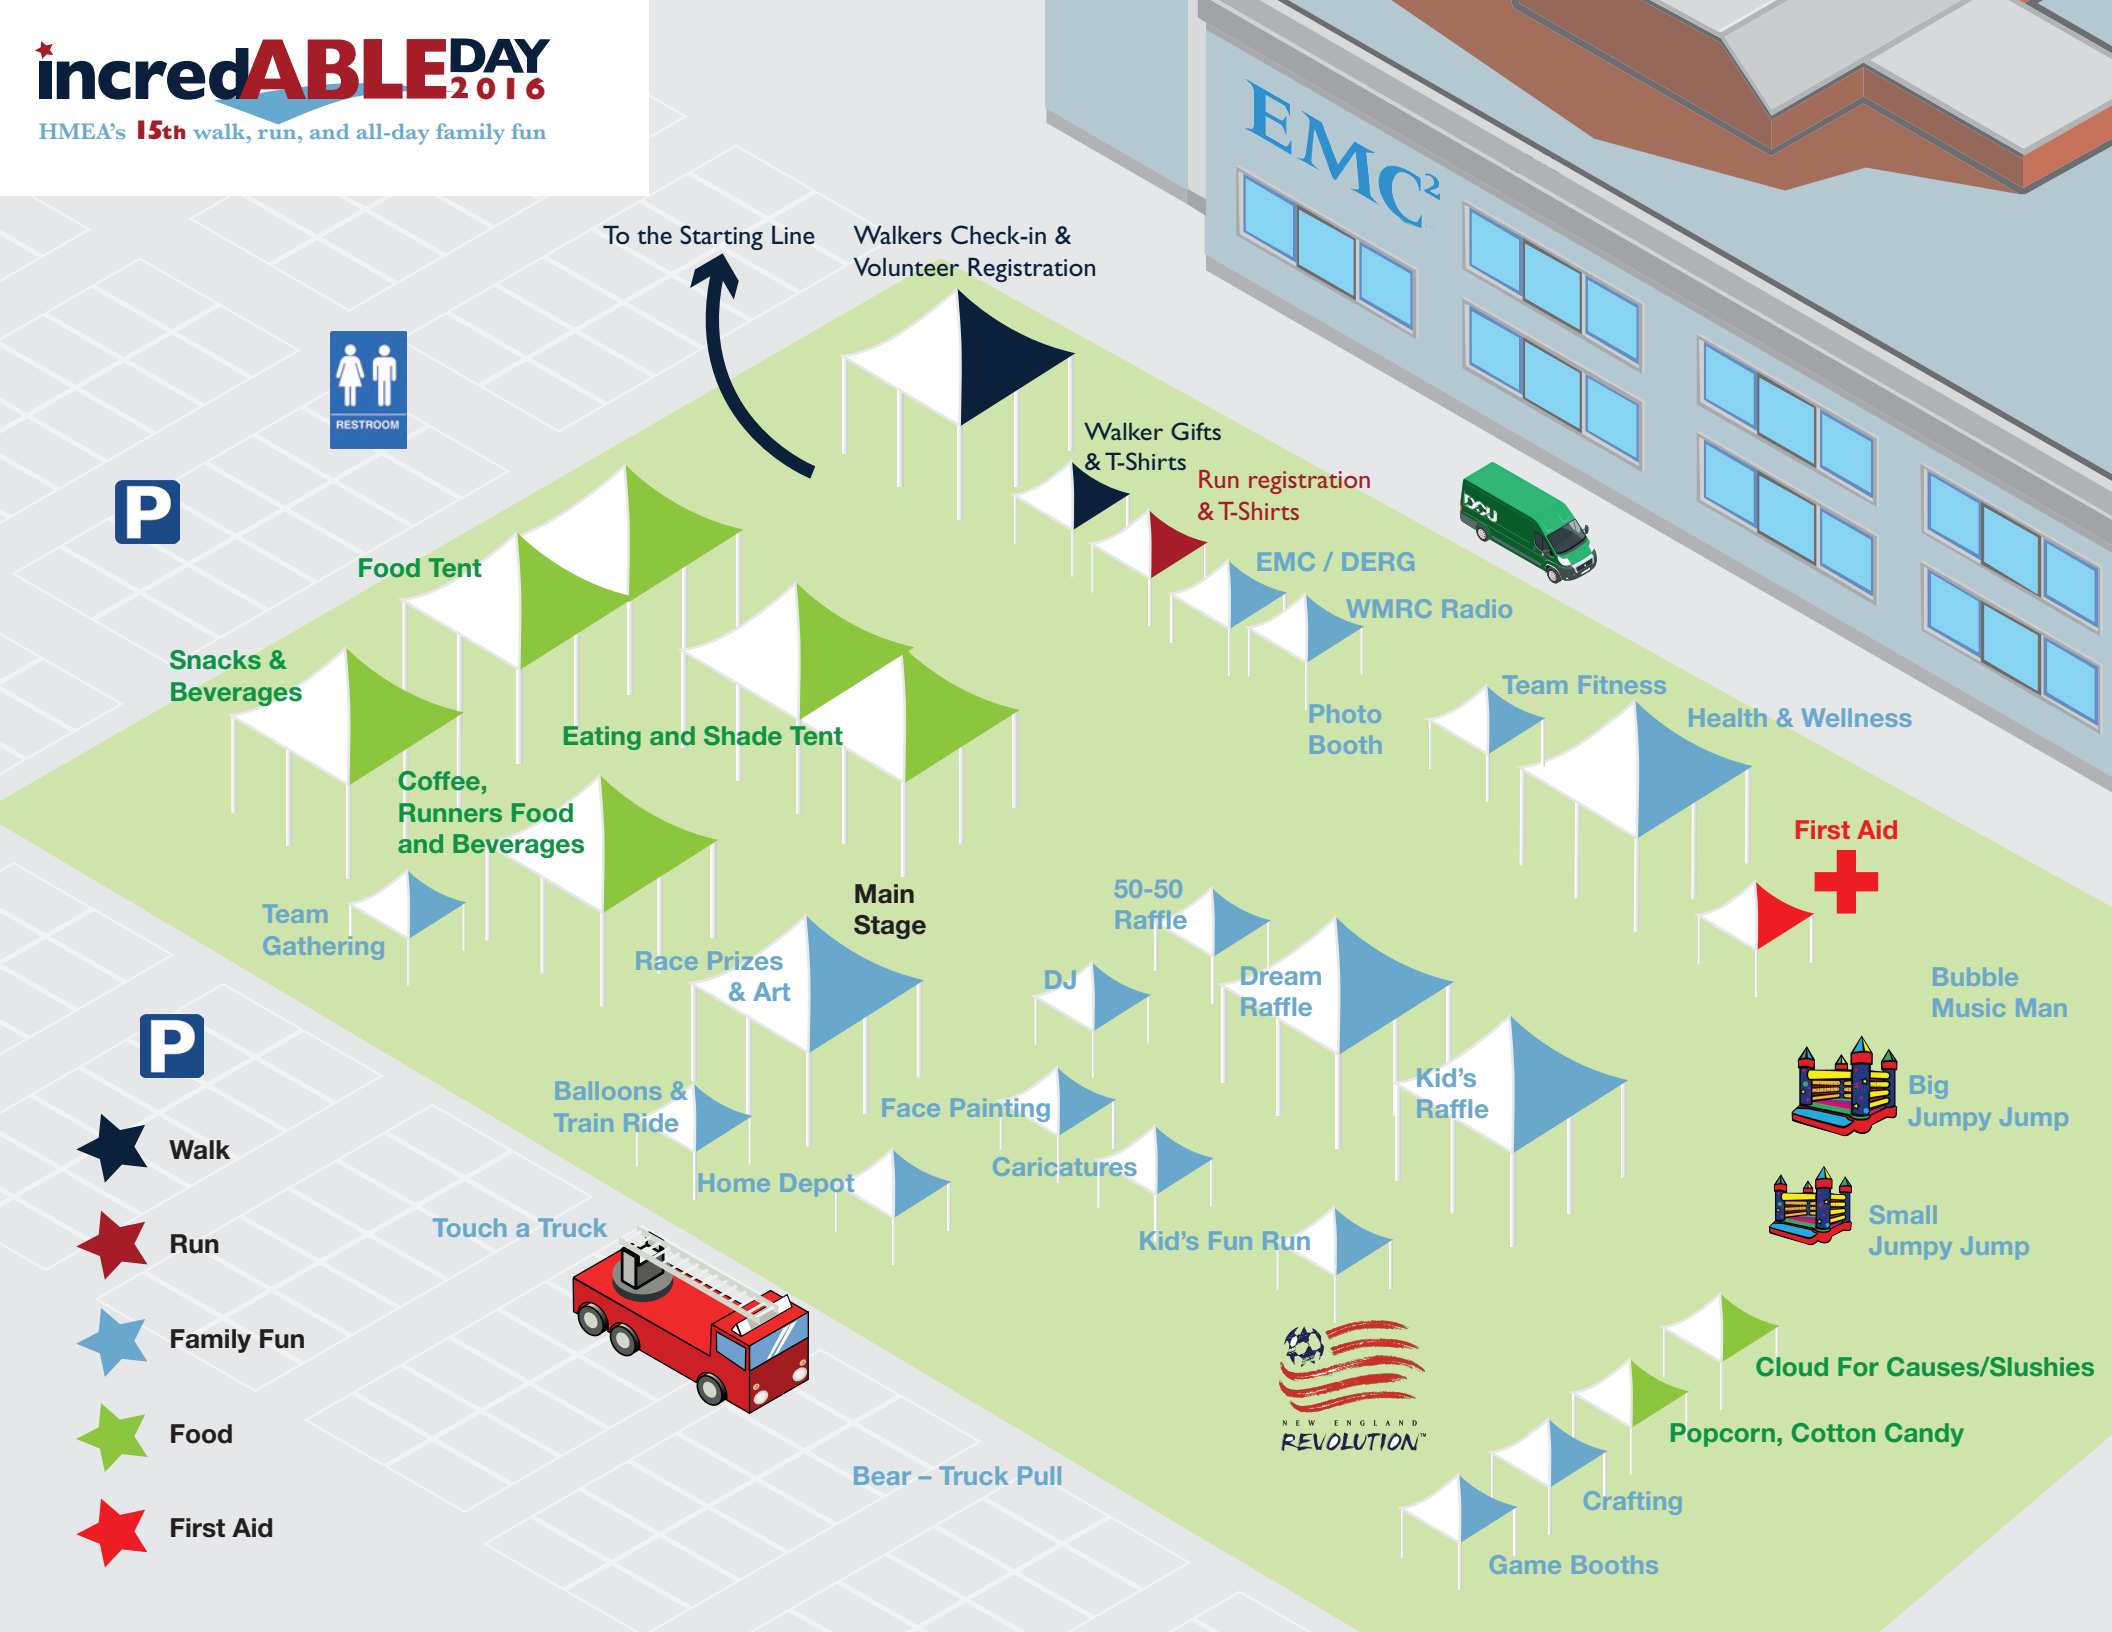

# incred**ABLE**DAY 2016

HMEA's 15th walk, run, and all-day family fun

EMC<sup>2</sup>

To the Starting Line

Walkers Check-in & Volunteer Registration

Walker Gifts & T-Shirts

Run registration & T-Shirts

P

Food Tent

EMC / DERG

WMRC Radio

Snacks & Beverages

Eating and Shade Tent

Photo Booth

Team Fitness

Health & Wellness

Walk

Run

Family Fun

Food

First Aid

Touch a Truck

Kid's Fun Run

Cloud For Causes/Slushies

Popcorn, Cotton Candy

Bear - Truck Pull

Crafting

Game Booths